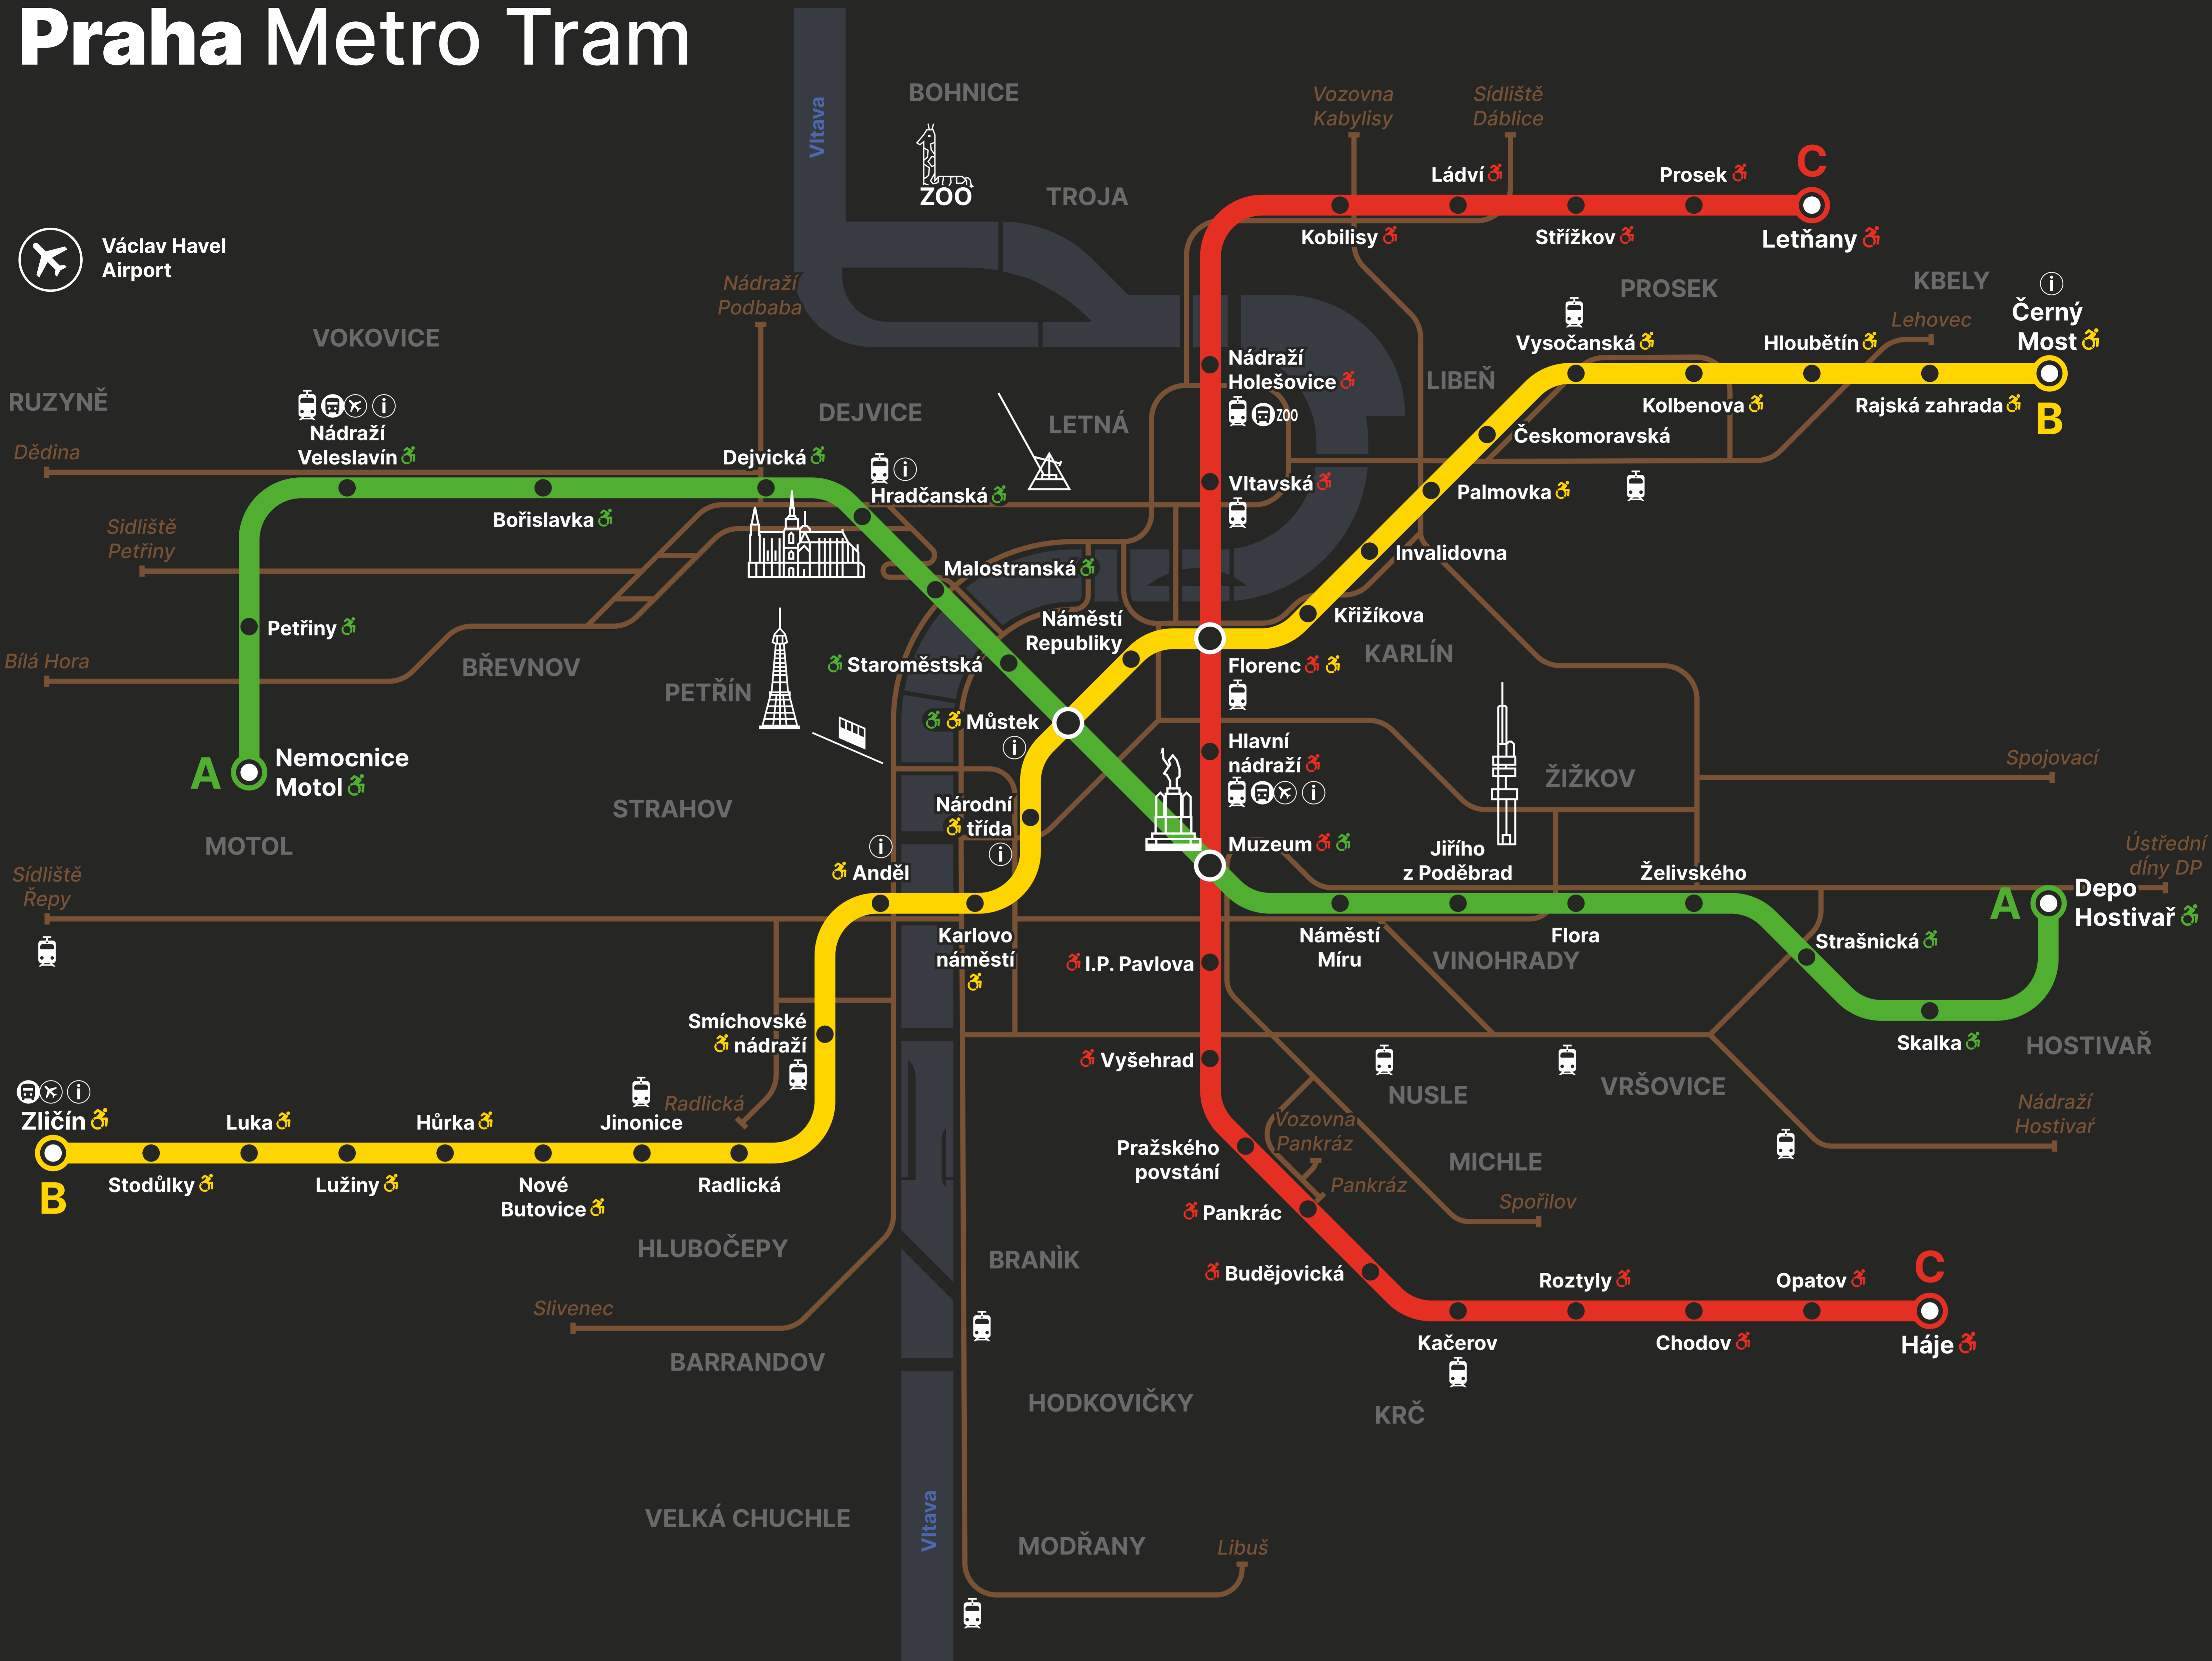

# Praha Metro Tram

**stanice metra**  
Metro Station

**přestupní stanice**  
Metro Transfer Station

**konečná stanice**  
Metro Terminal Station

**tramvajové tratě**  
Tram Routes

**bus na letišti Václava Havla**  
Bus to Václav Havel Airport

**bus do ZOO**  
Bus to ZOO

**přestup na vlaky**  
Transfer to Railway Lines

**infocentrum**  
Public Transport Information